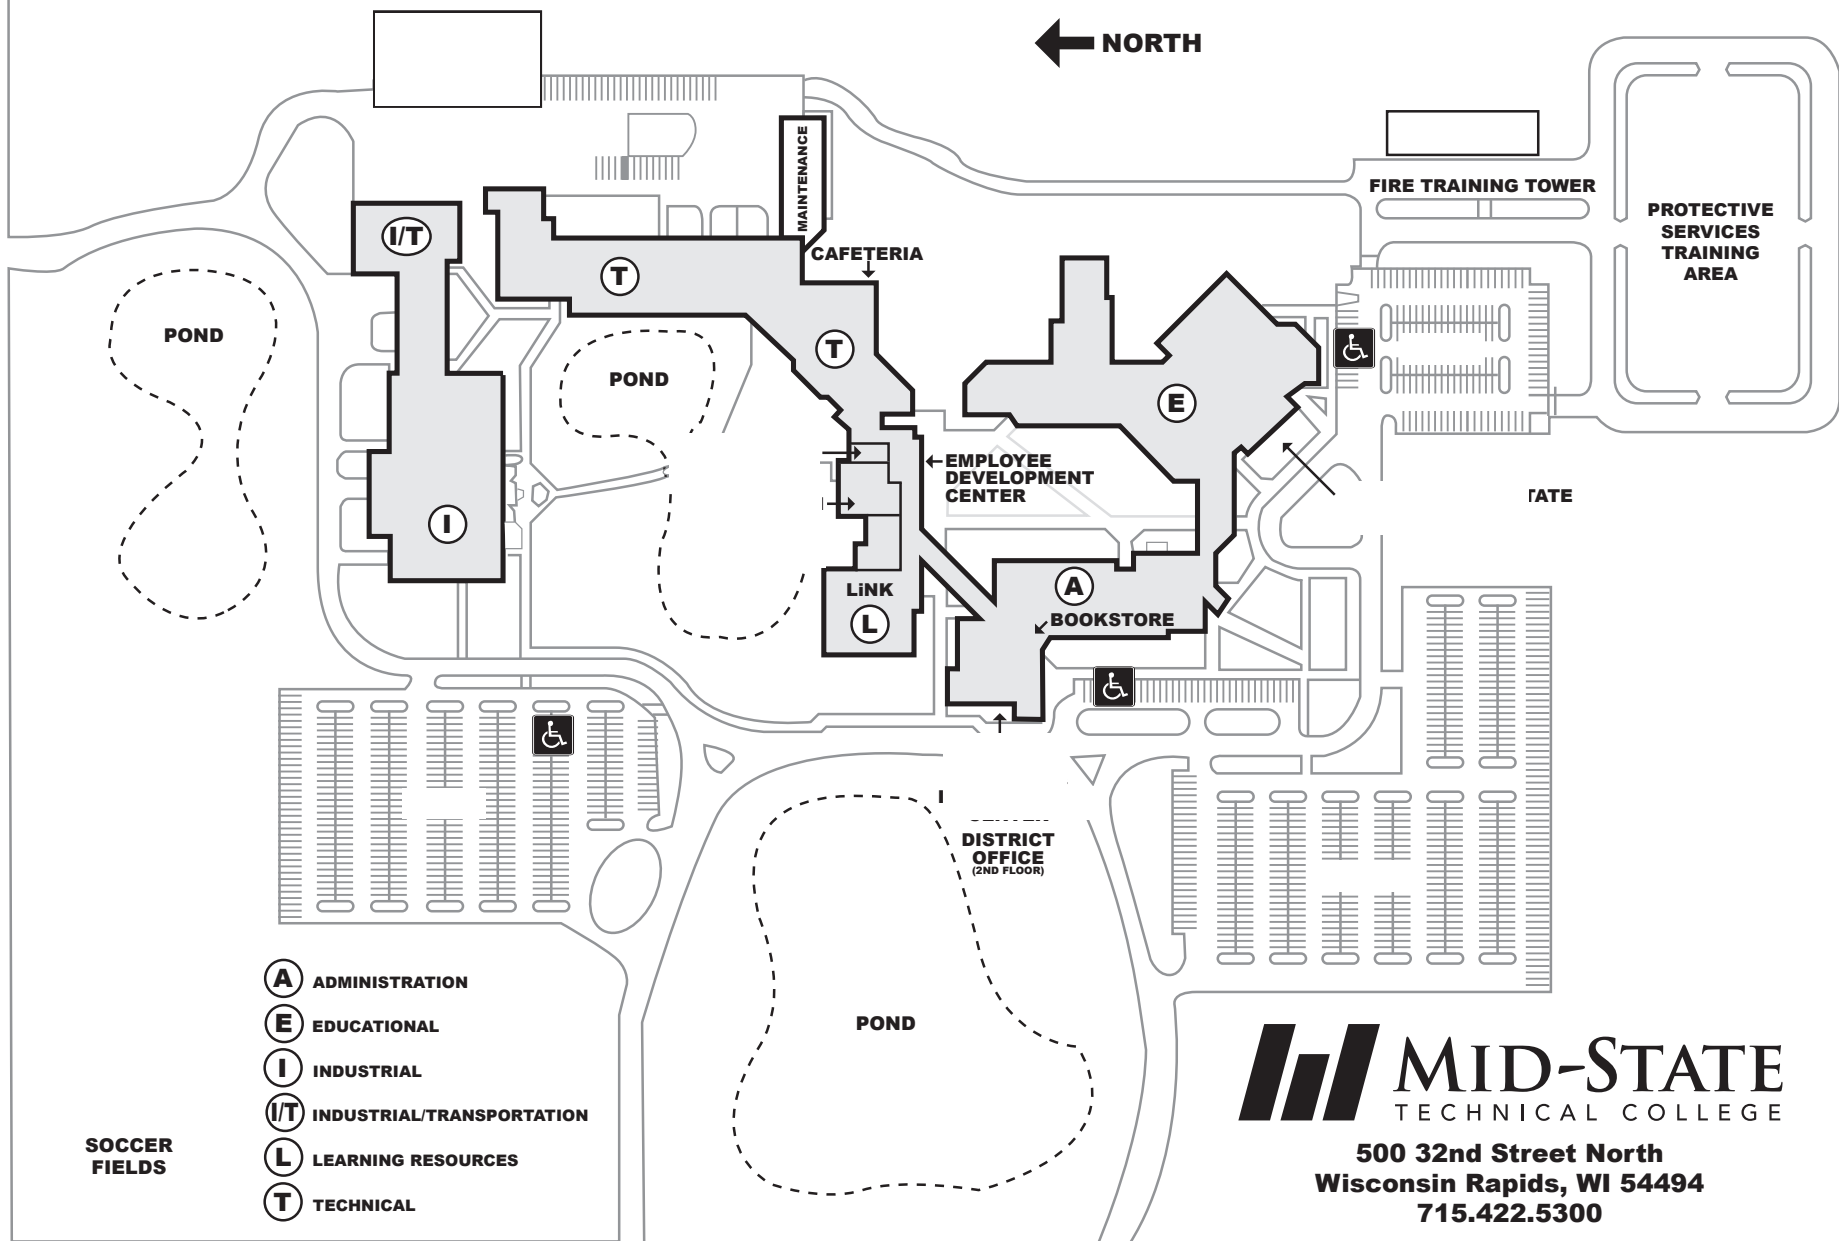

WASHINGTON STREET

WASHINGTON STREET

- (A)** ADMINISTRATION
- (E)** EDUCATIONAL
- (I)** INDUSTRIAL
- (I/T)** INDUSTRIAL/TRANSPORTATION
- (L)** LEARNING RESOURCES
- (T)** TECHNICAL

SOCCER FIELDS

**500 32nd Street North**  
**Wisconsin Rapids, WI 54494**  
**715.422.5300**

32ND STREET NORTH

32ND STREET NORTH

SARATOGA STREET