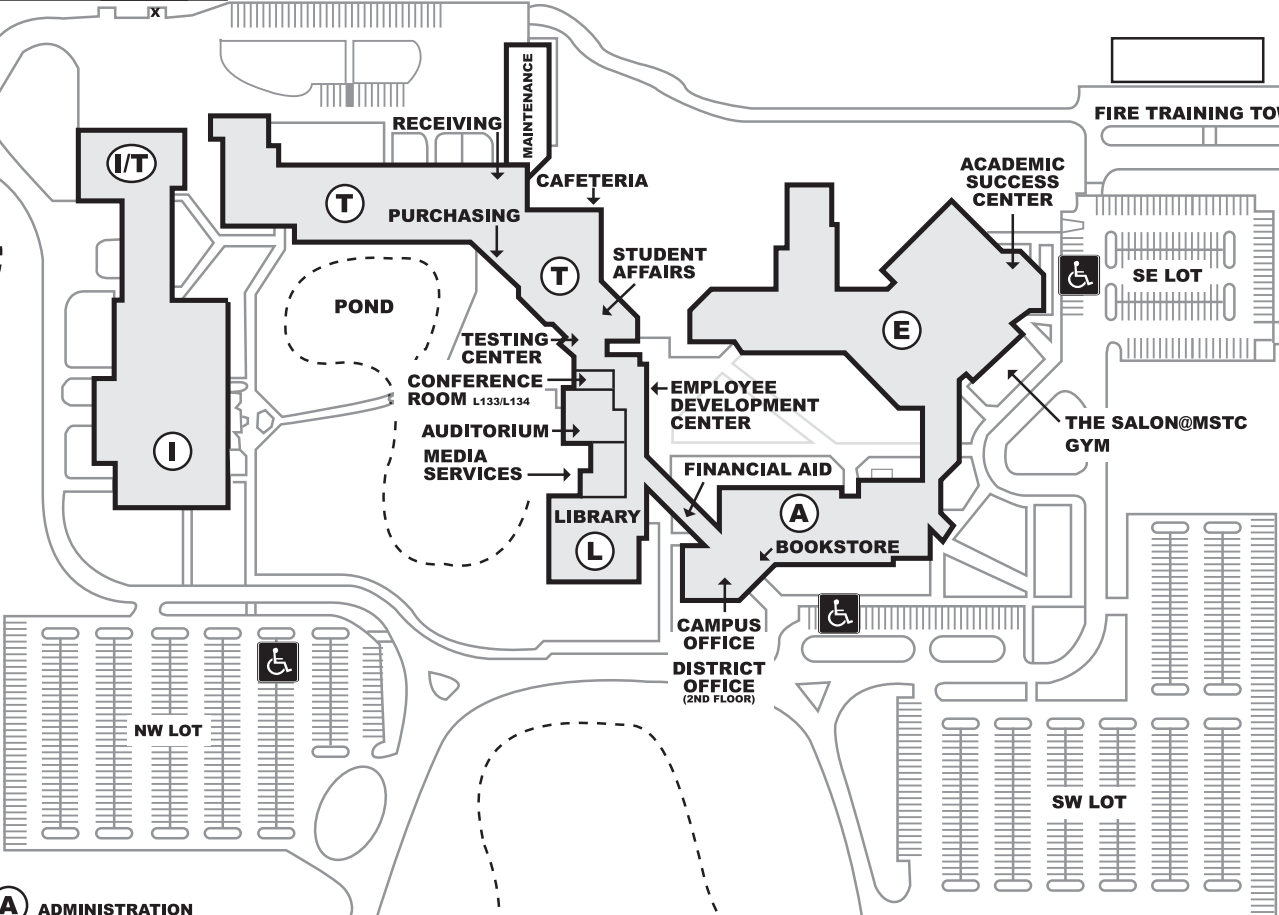

WASHINGTON STREET

WASHINGTON STREET

- (A)** ADMINISTRATION
- (E)** EDUCATIONAL
- (I)** INDUSTRIAL
- (I/T)** INDUSTRIAL/TRANSPORTATION
- (L)** LEARNING RESOURCES
- (T)** TECHNICAL

SOCCER FIELDS

500 32nd Street North
Wisconsin Rapids, WI 54494
715.422.5300

32ND STREET NORTH

32ND STREET NORTH

SARATOGA STREET