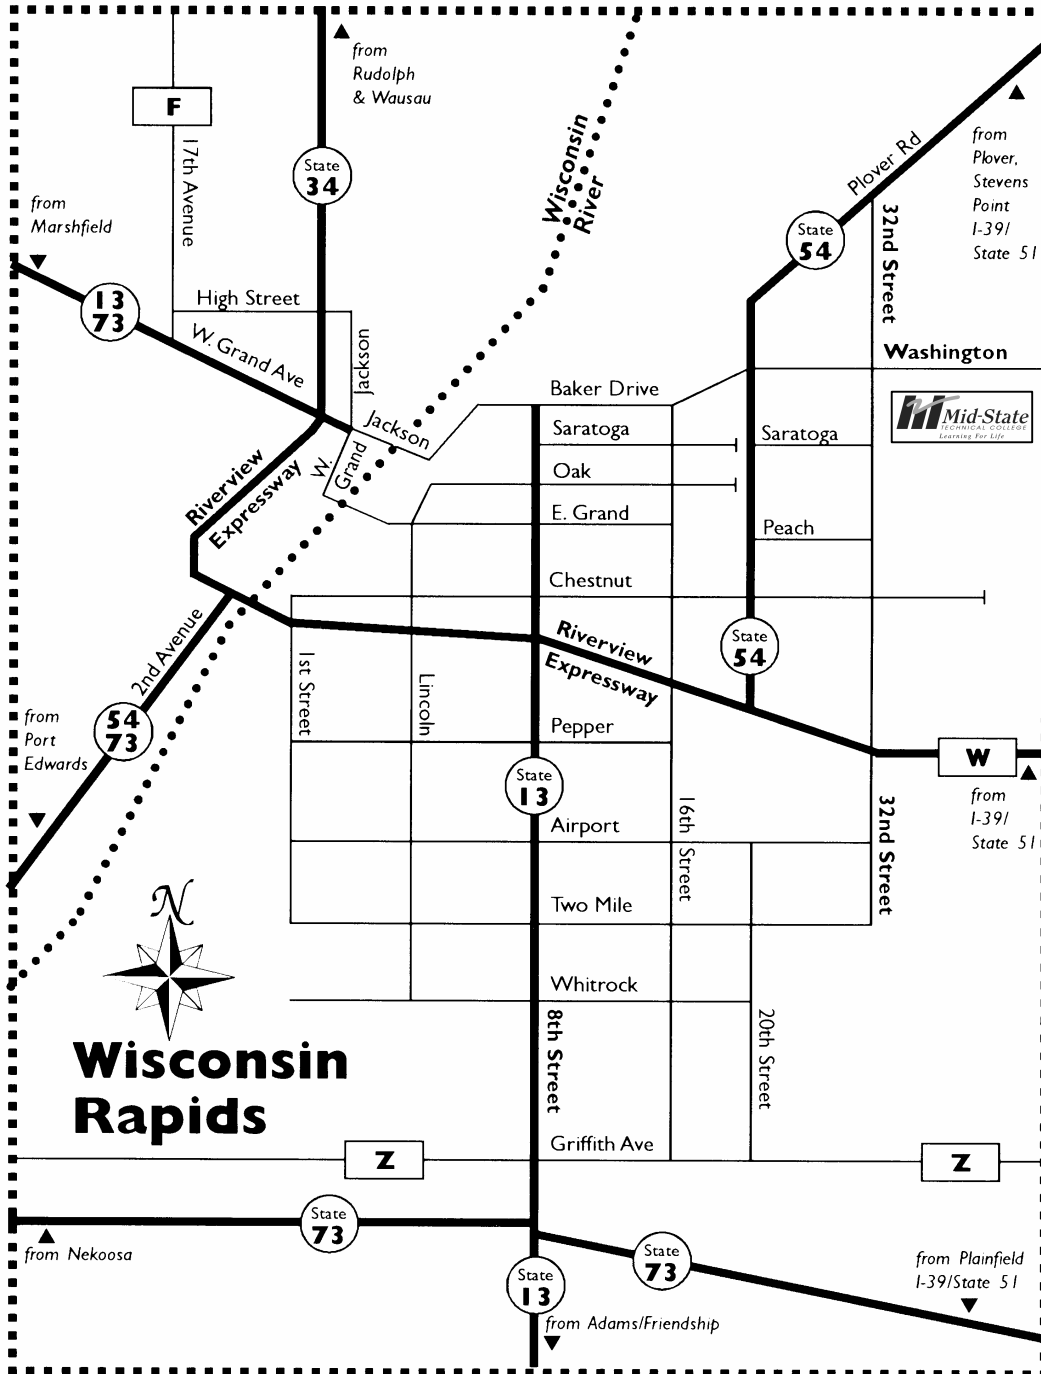

# Wisconsin Rapids Campus

500 32nd Street North, Wisconsin Rapids WI 54494 ~ 715.422.5500

*Corner of 32nd and Washington Streets.*